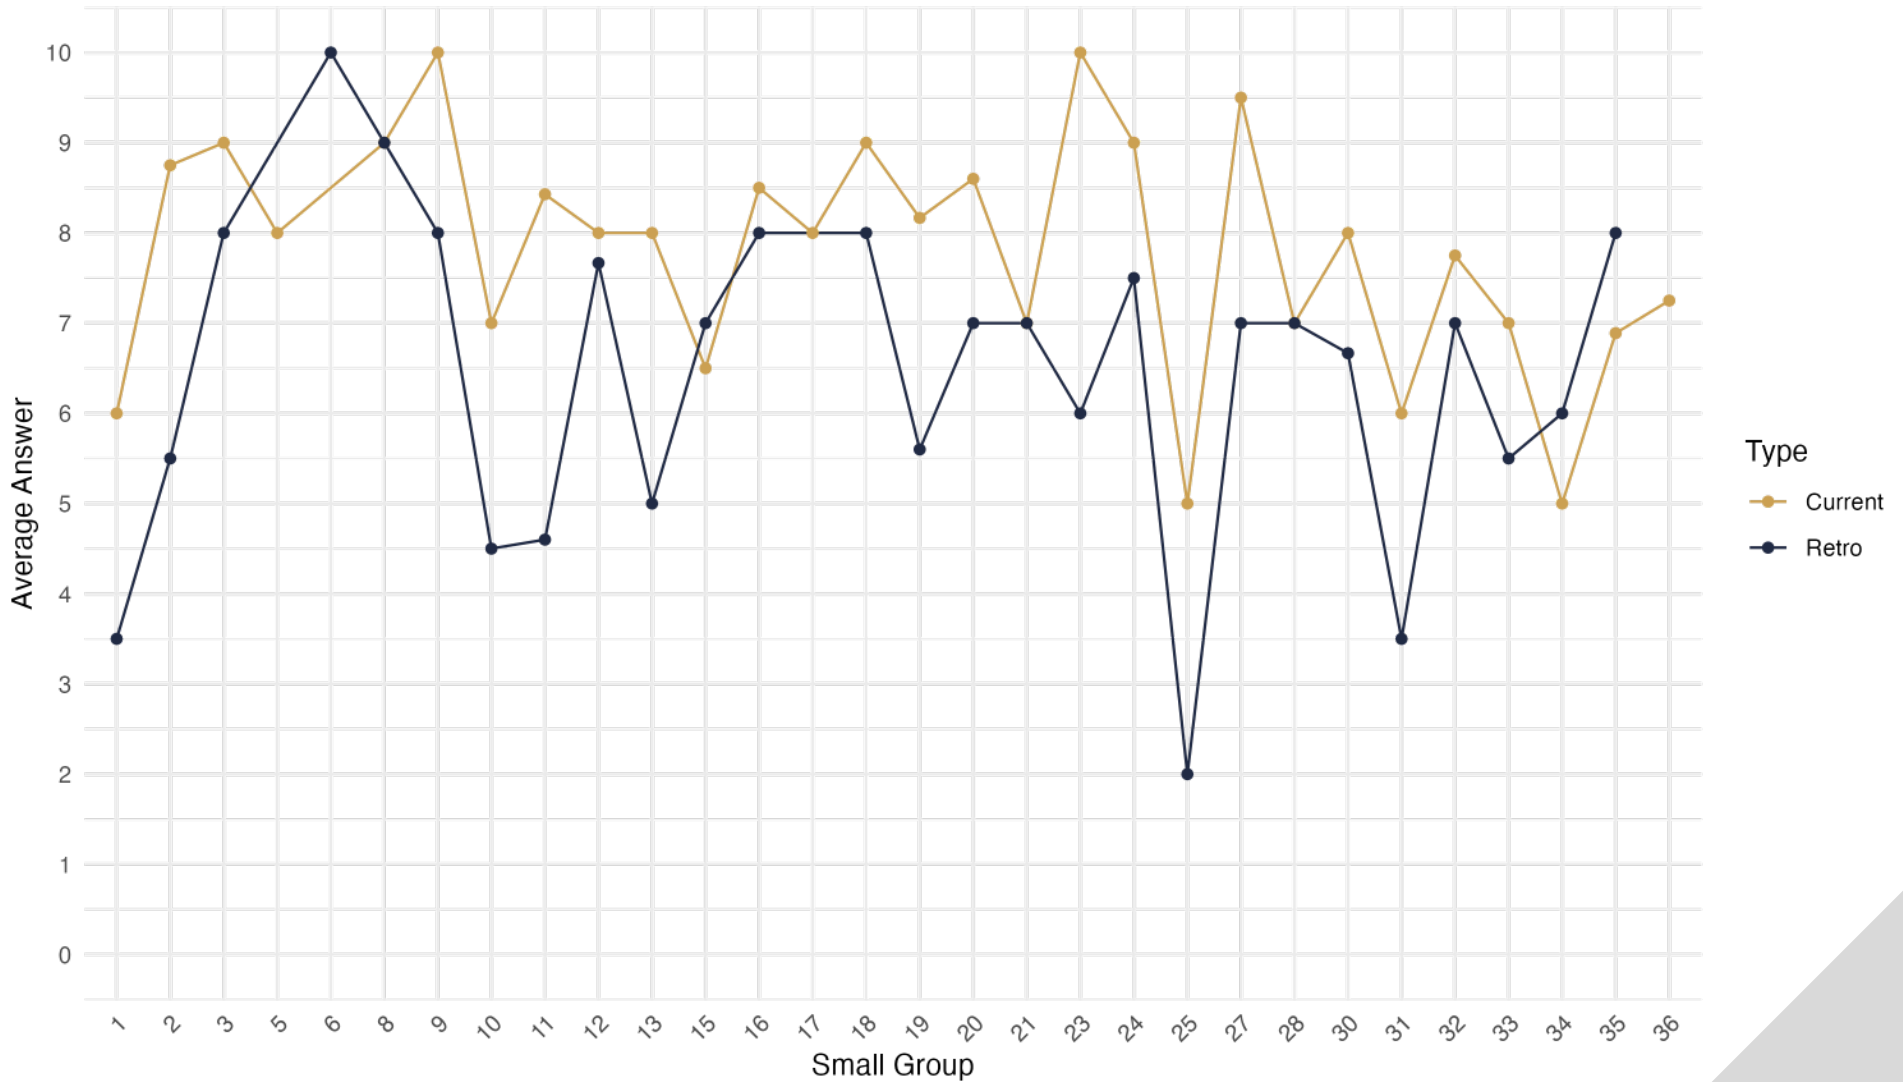

Have you forgiven others as you have been forgiven?