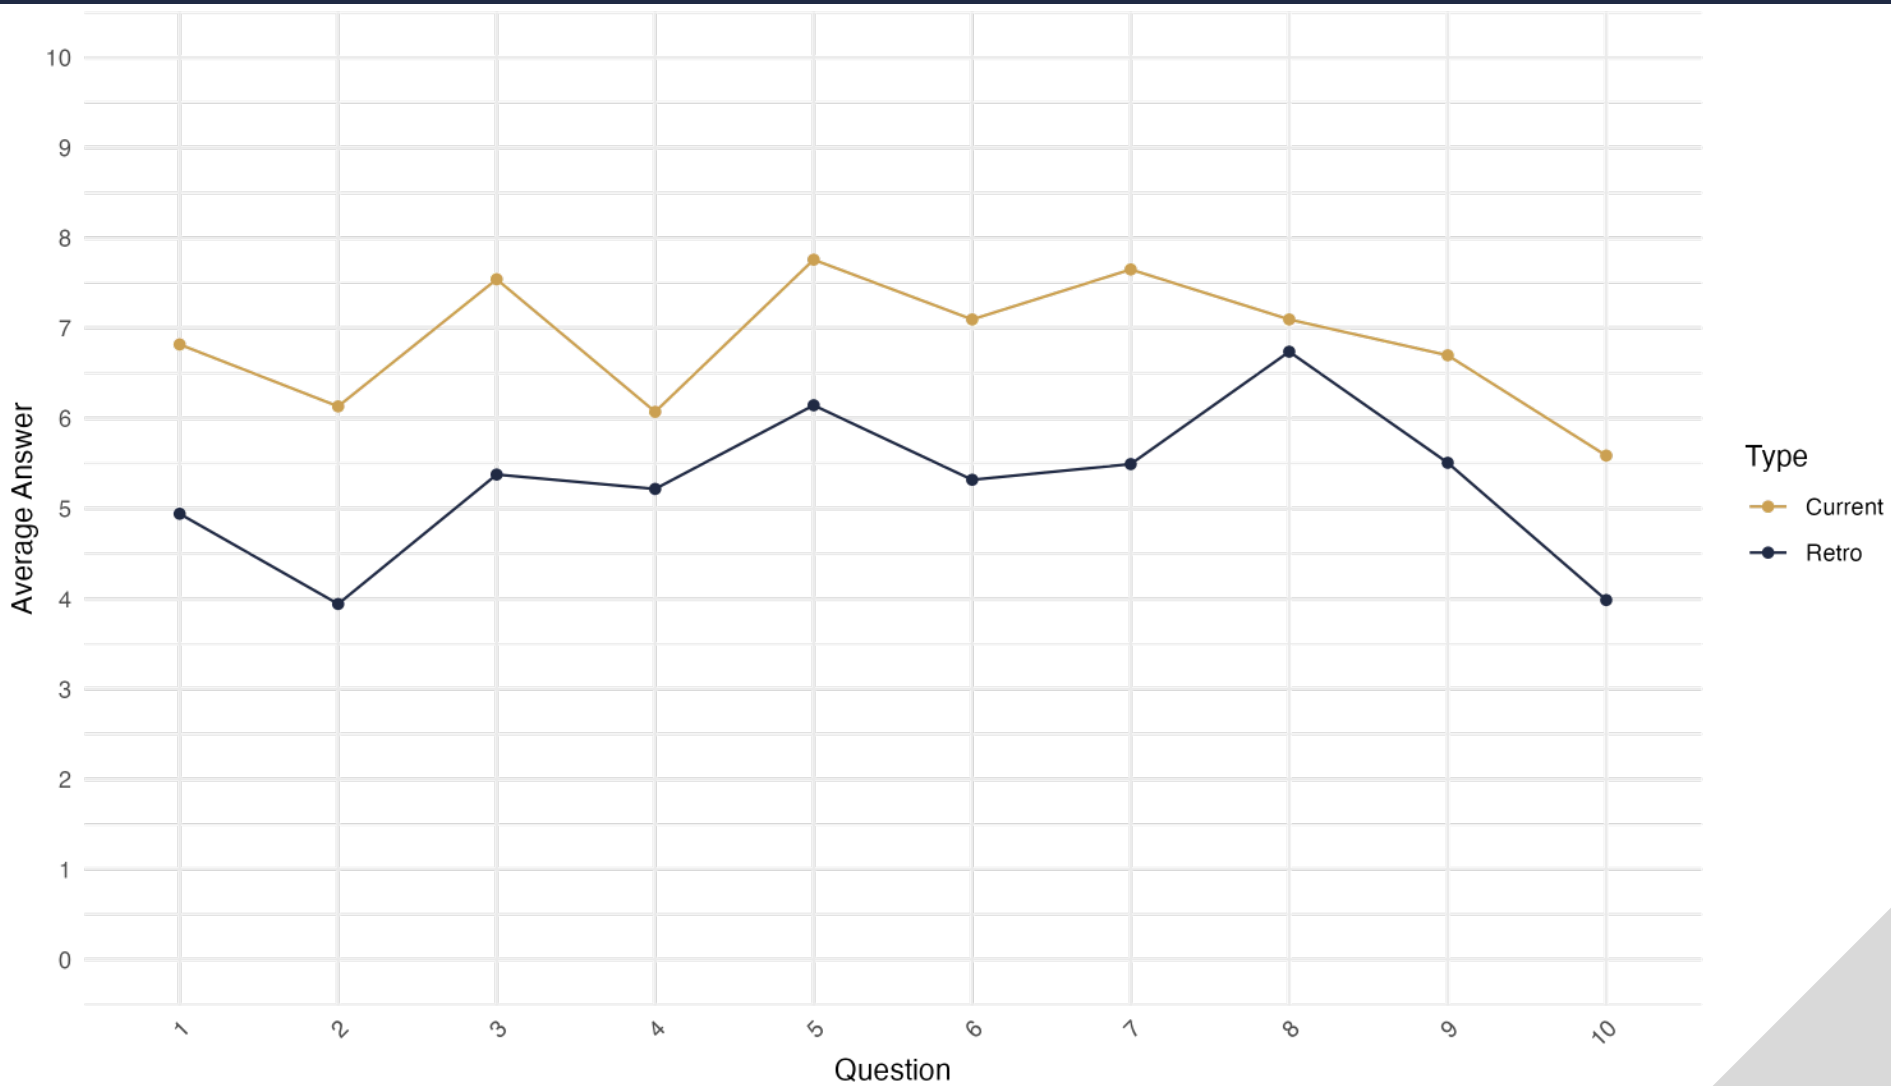

Average Answers by Question for Current and Retro Data