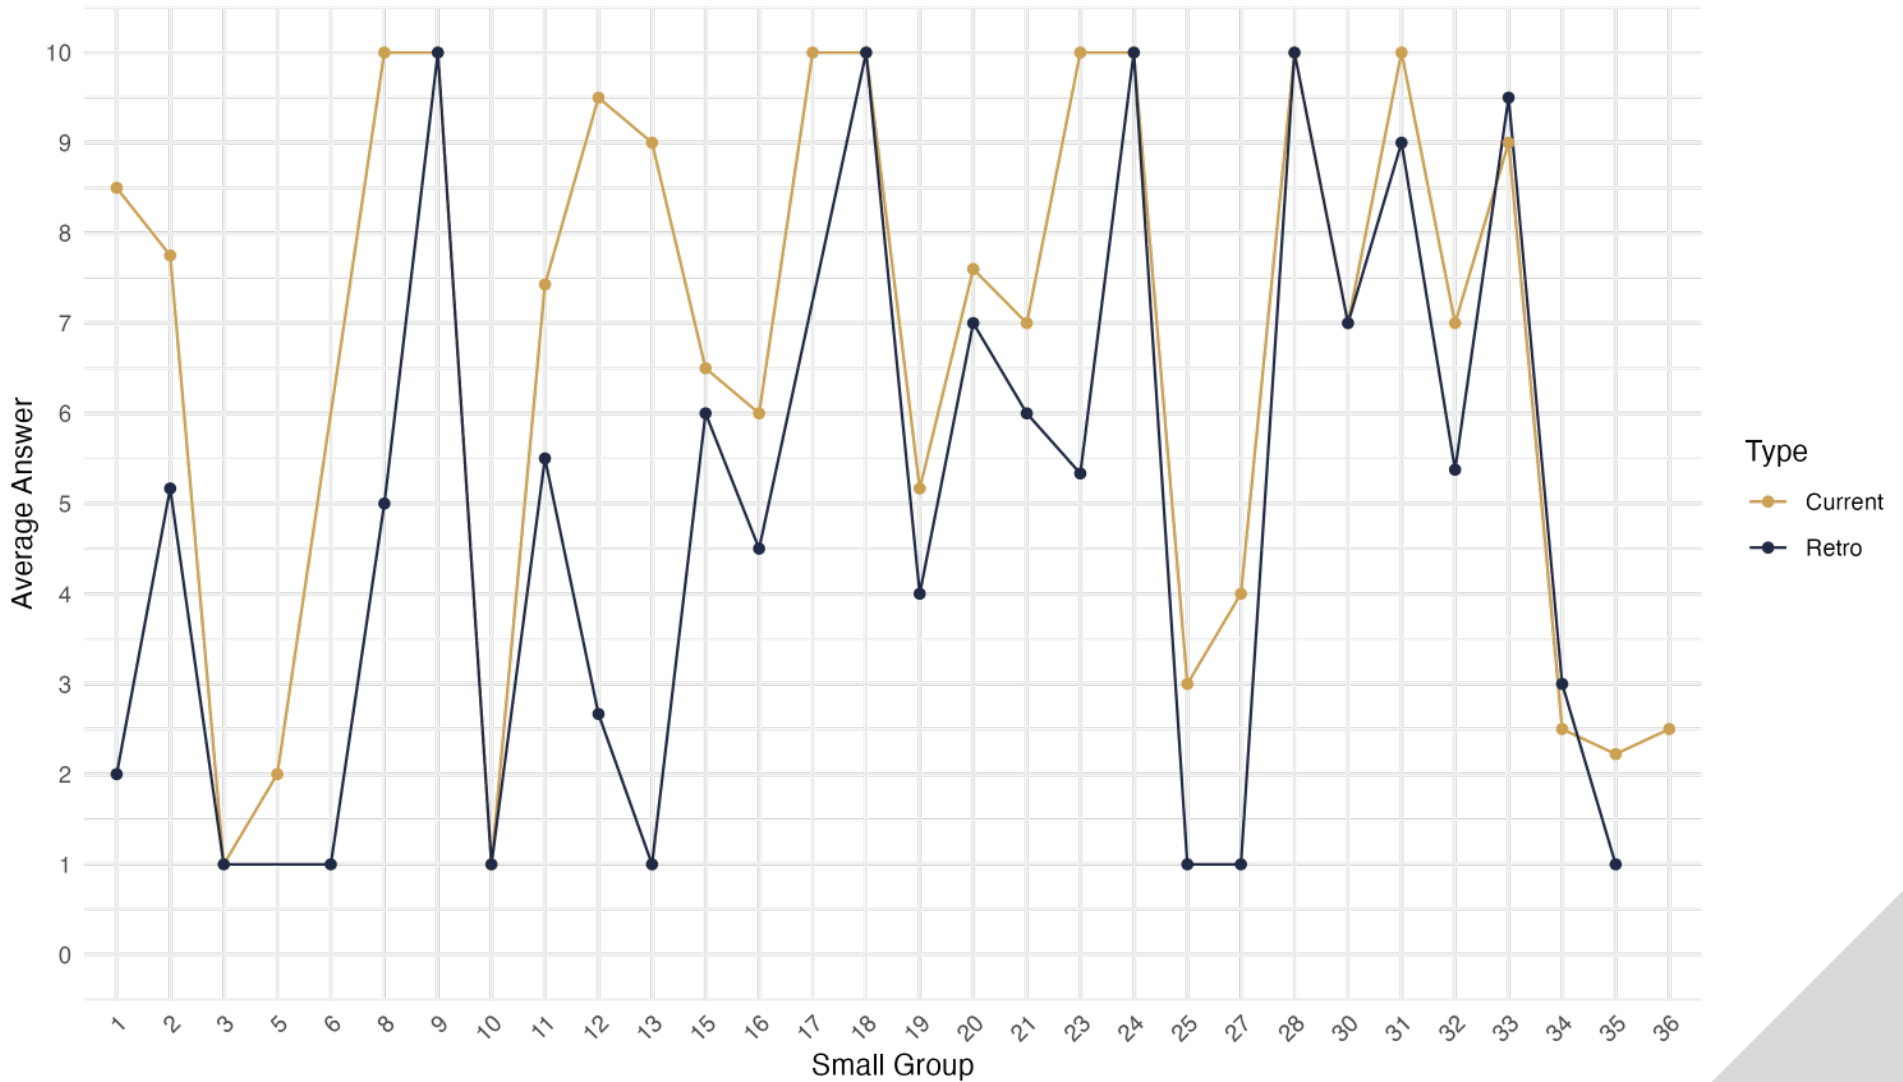

Have you read the Bible completely?