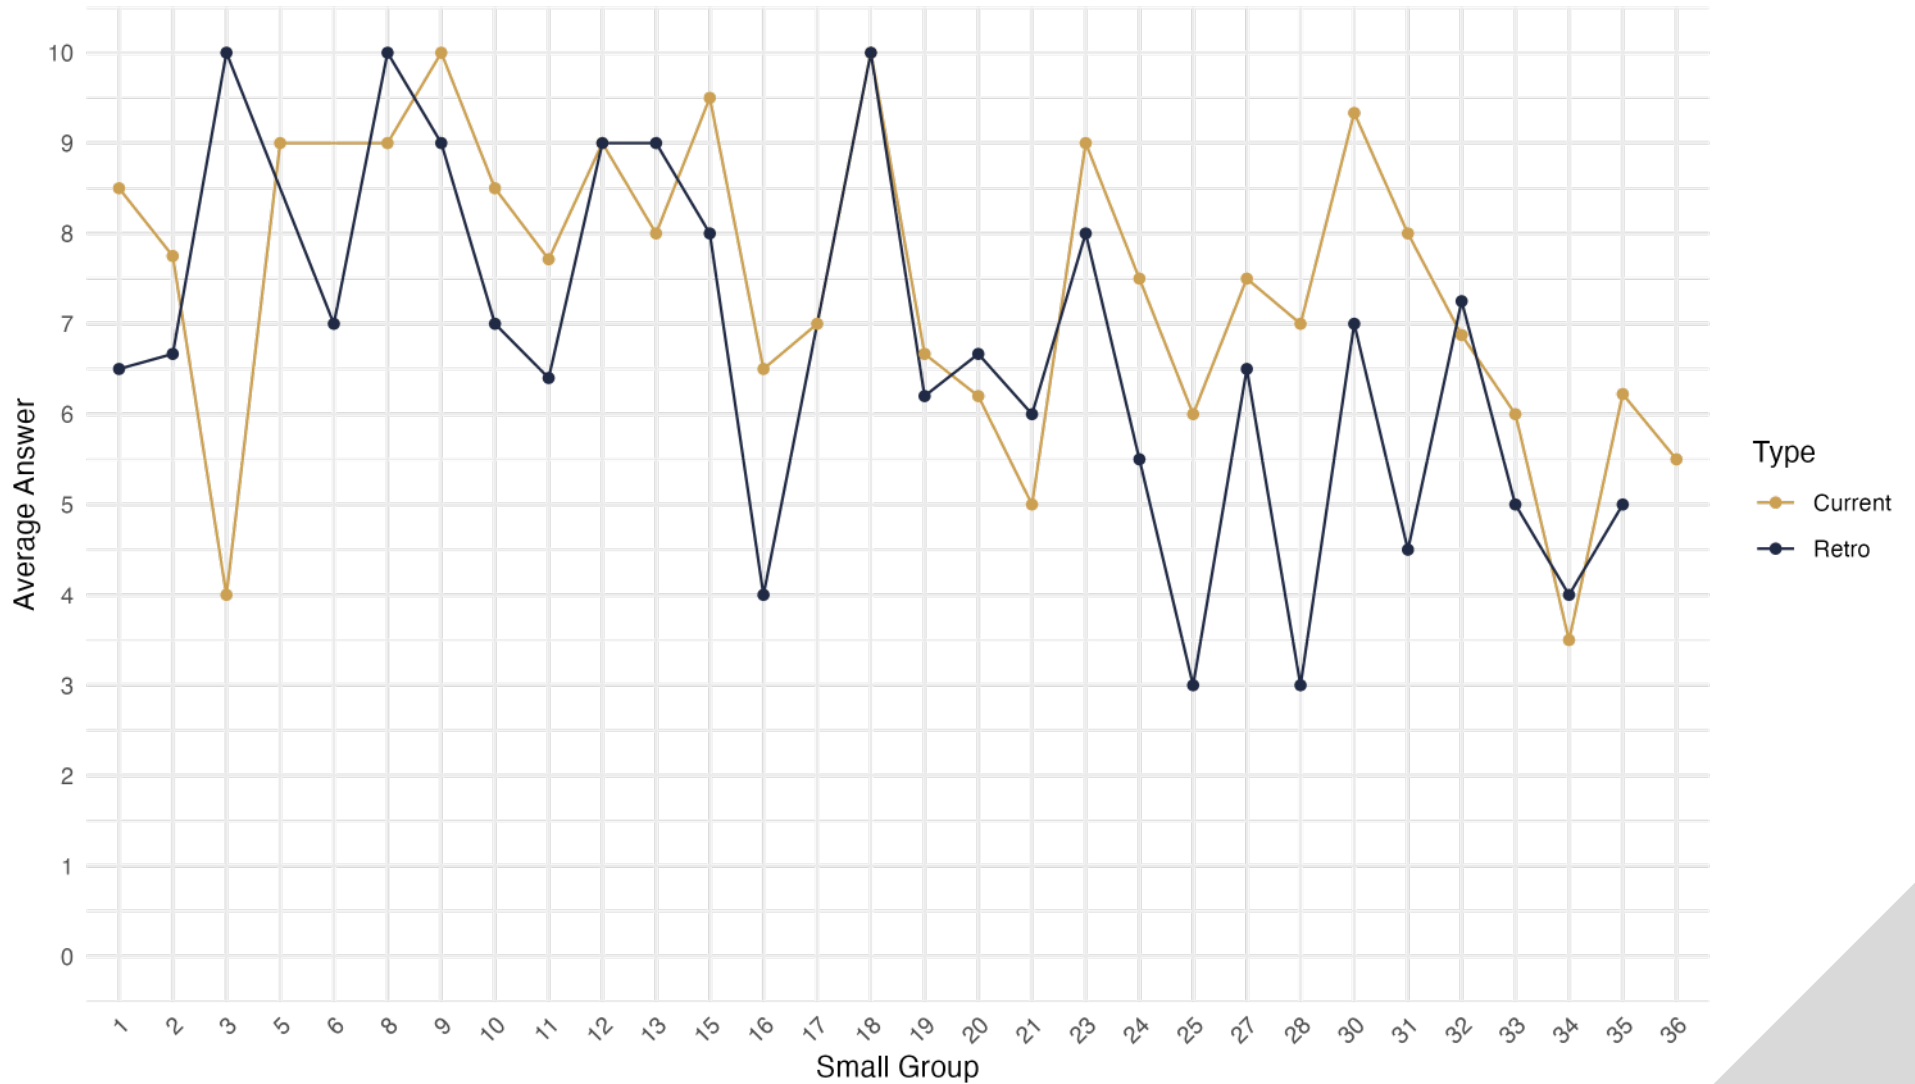

Do you attend church regularly and do you volunteer there in some capacity?

Are you generous with your time and treasure?

Are you evangelizing the Good News of Jesus Christ to other people?

SUMMARY

From the combined averages of all the Small Group data, it is clear that there is a beneficial result from joining FIND. For each question, there is a definite increase in points from the retro to current answer, with almost all questions having at least an one point increase. When looking closer at each individual Small Group, on average each question's current answers have more points than the retro answers. Some Groups, like Group 2 and 11, have such great differences between the answers that the lines do not interact. Other Groups, like Group 3 and 18, have a few questions where retro answers have more points than current answers. However, in Groups where this is the case, the negative difference is not as significant as the positive difference. For example, Group 34 has the most amount of questions where retro answers have more points, but even then, there is a much greater improvement than deterioration. Furthermore, there is not a single small Group where all retro answers have greater points than current answers. Overall, for each small group, there is clear transformation growth in inner spiritual health, which can be attributed to joining FIND and the transformational work of the Holy Spirit therein.