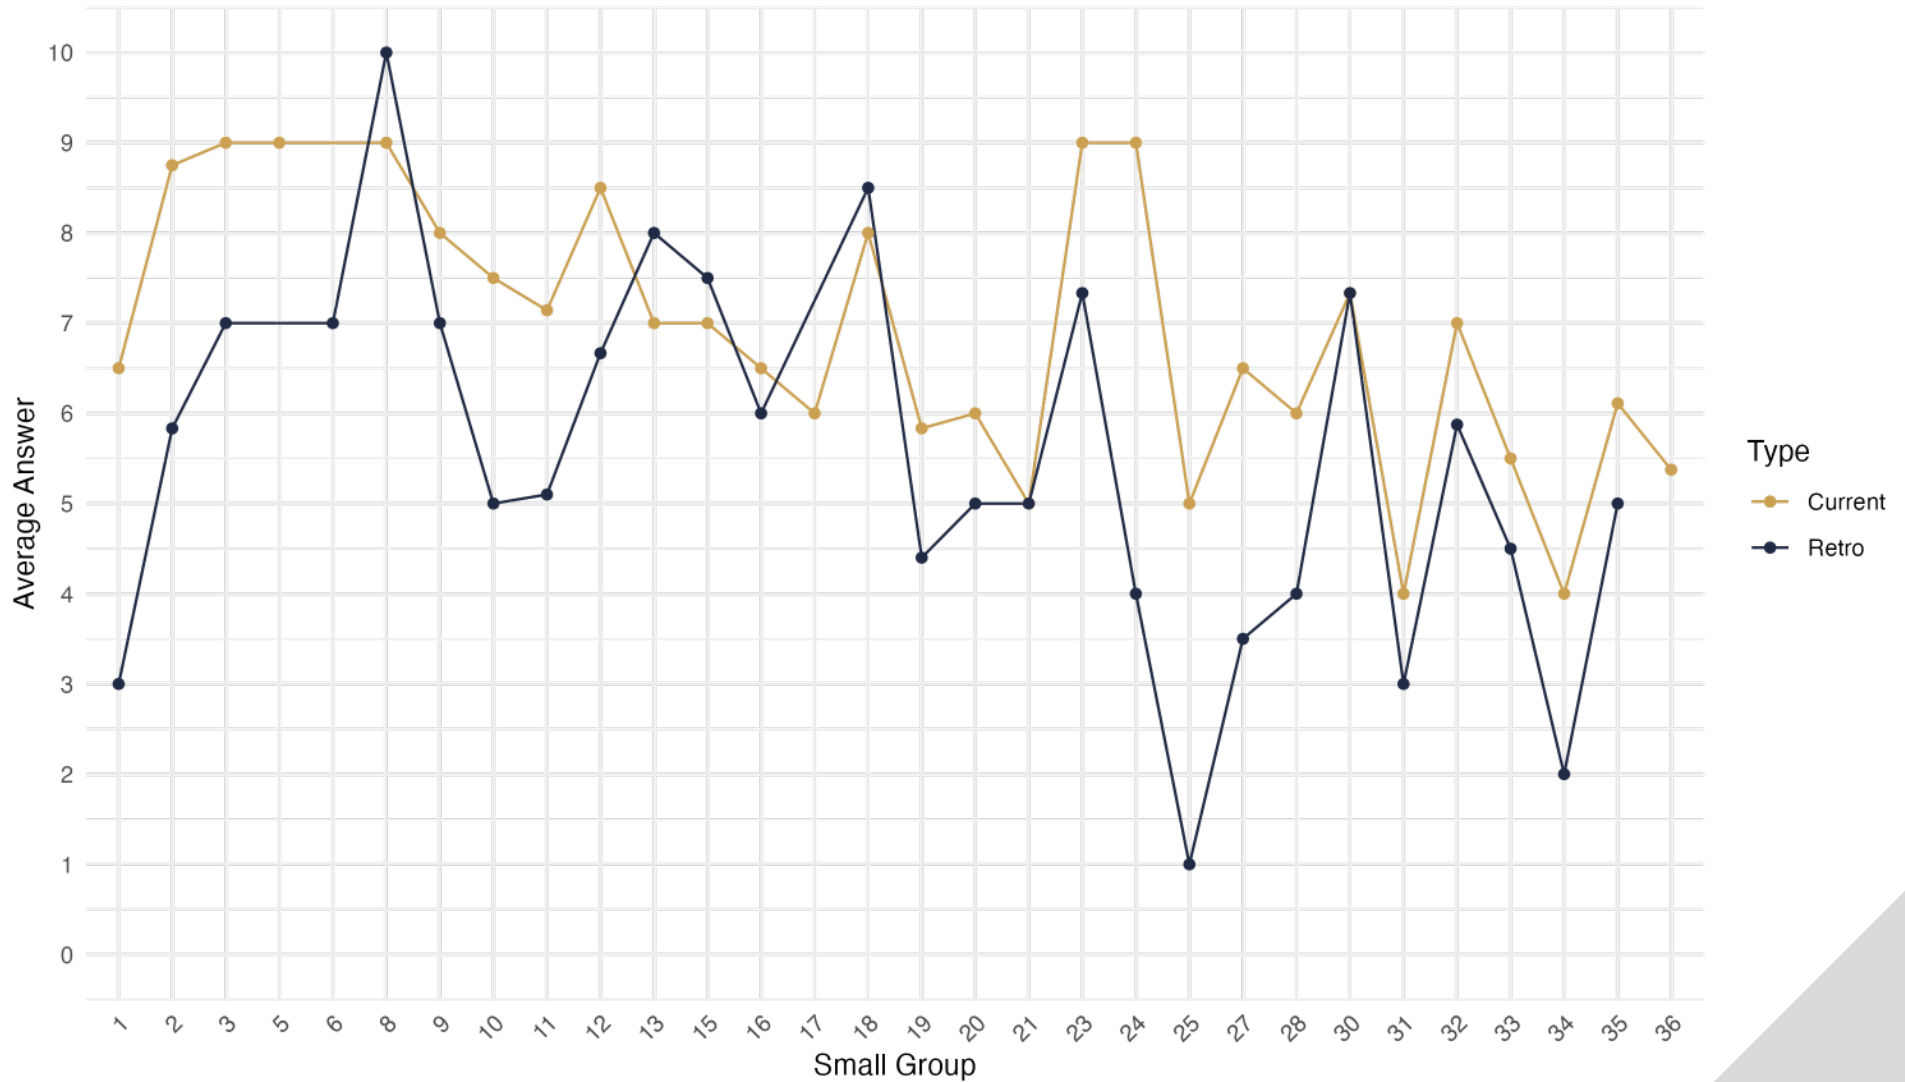

Do you attend church regularly and do you volunteer there in some capacity?

Are you generous with your time and treasure?

Are you evangelizing the Good News of Jesus Christ to other people?

SUMMARY

From the combined averages of all the Small Group data, it is clear that there is a beneficial result from joining FIND. For each question, there is a definite increase in points from the retro to current answer, with almost all questions having at least an one point increase. When looking closer at each individual Small Group, on average each question's current answers have more points than the retro answers. Some Groups, like Group 2 and 11, have such great differences between the answers that the lines do not interact. Other Groups, like Group 3 and 18, have a few questions where retro answers have more points than current answers. However, in Groups where this is the case, the negative difference is not as significant as the positive difference. For example, Group 34 has the most amount of questions where retro answers have more points, but even then, there is a much greater improvement than deterioration. Furthermore, there is not a single small Group where all retro answers have greater points than current answers. Overall, for each small group, there is clear transformation growth in inner spiritual health, which can be attributed to joining FIND and the transformational work of the Holy Spirit therein.