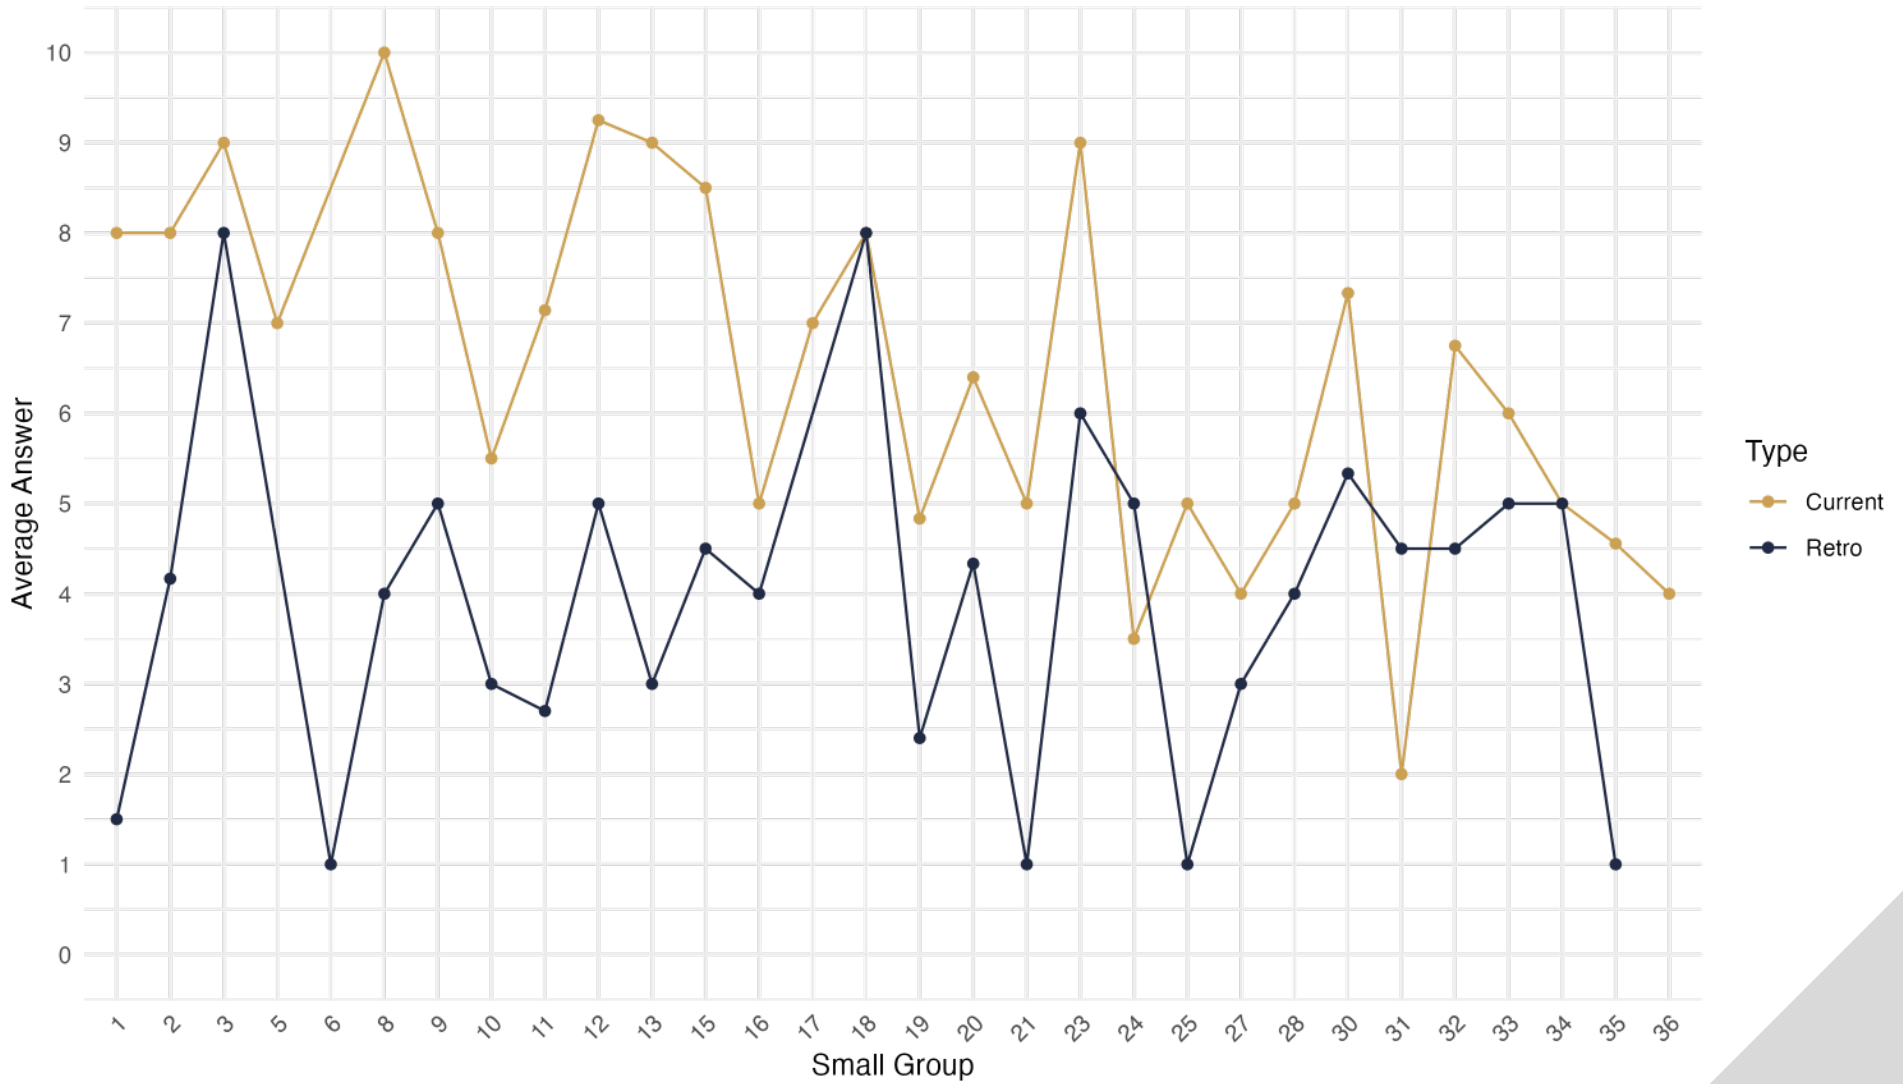

Are you in the word of God daily?