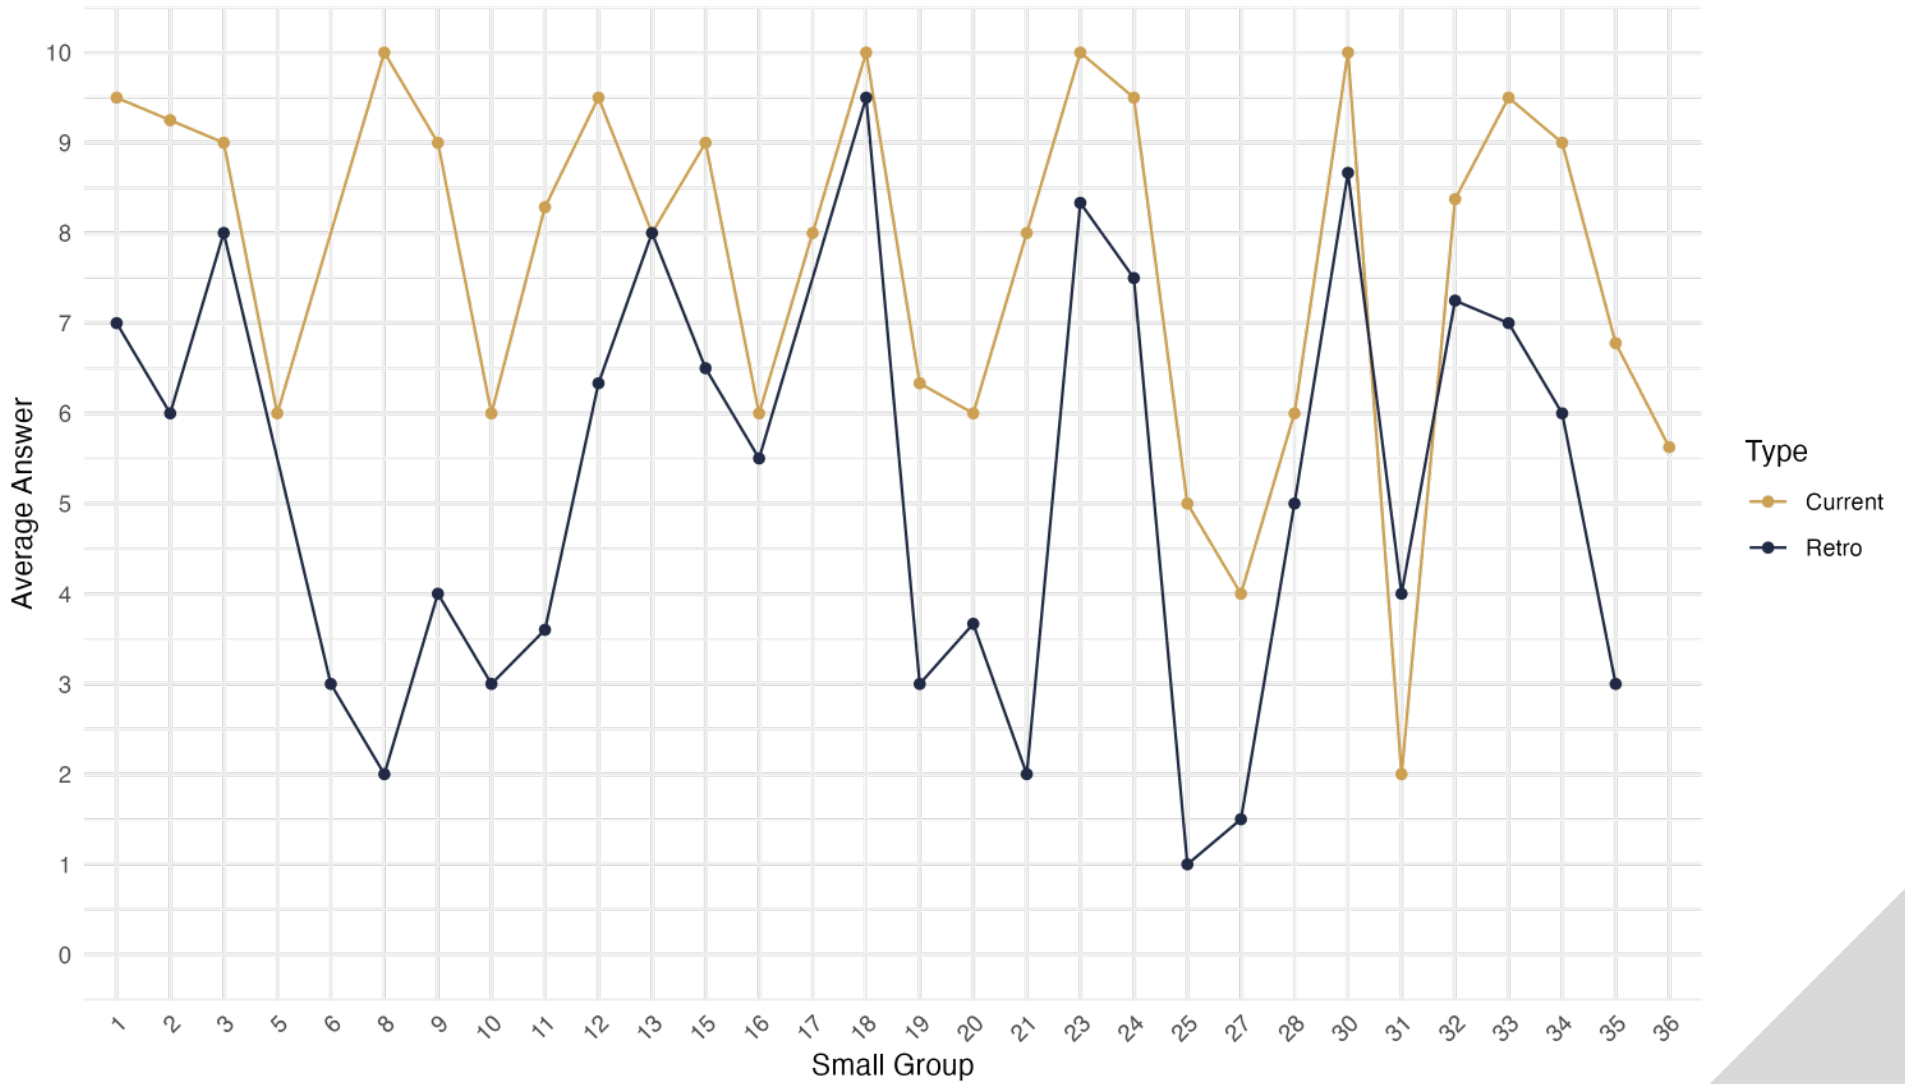

Are you in prayer every day?