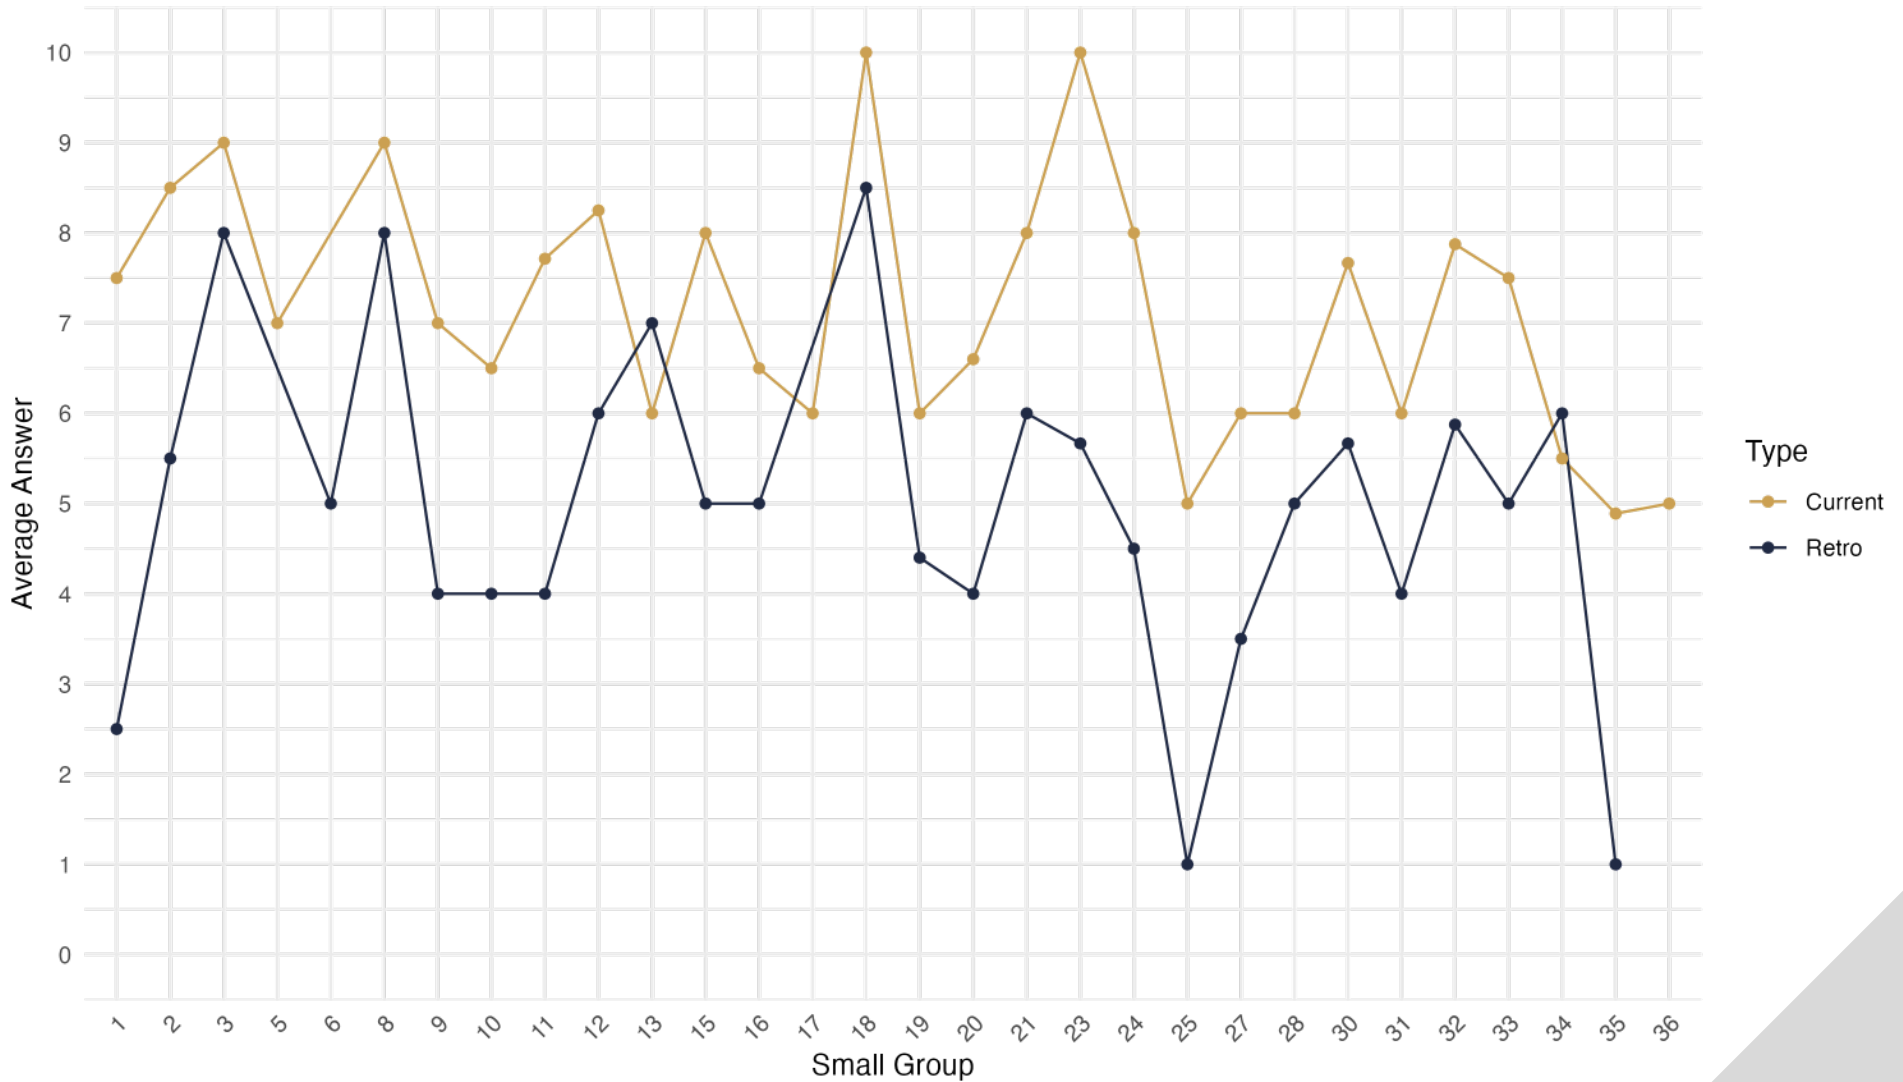

How is your intimacy with our Father, Jesus Christ and the Holy Spirit?