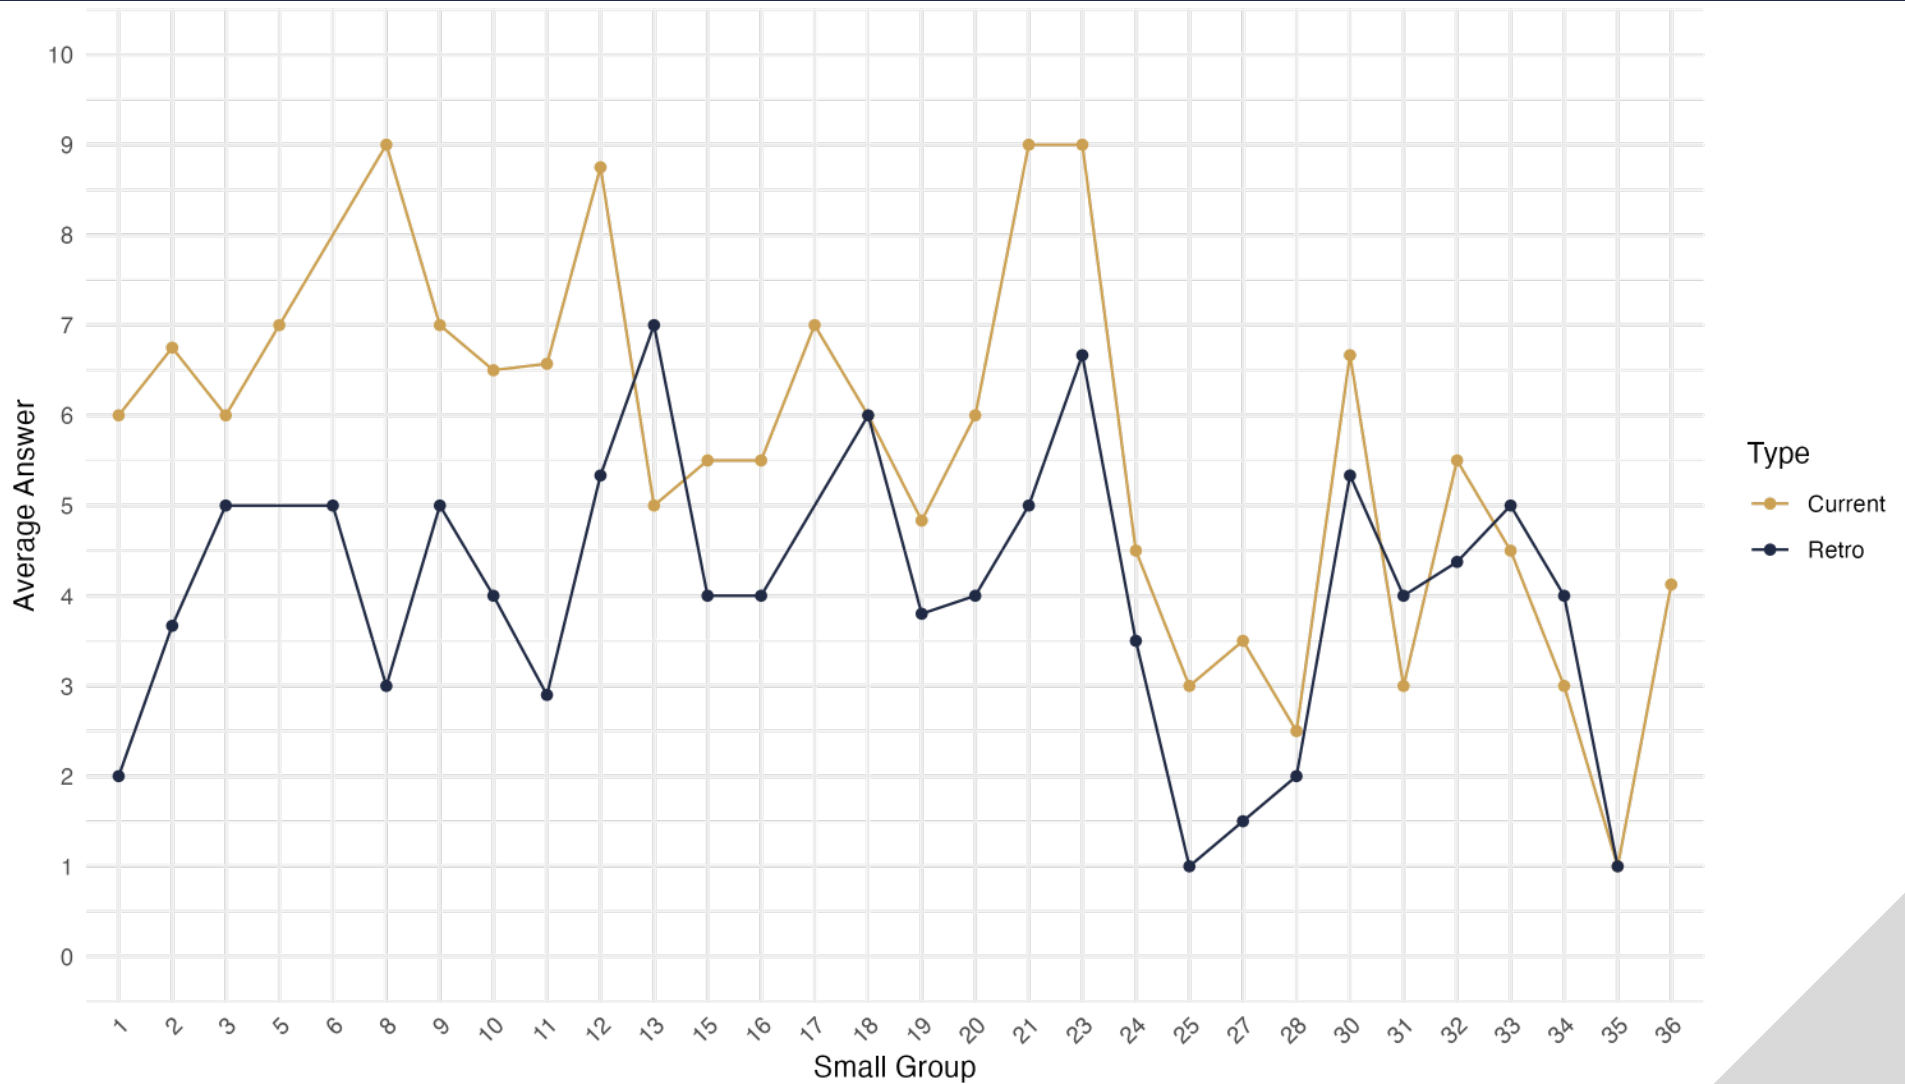

Do you attend church regularly and do you volunteer there in some capacity?

Are you generous with your time and treasure?

Are you evangelizing the Good News of Jesus Christ to other people?

SUMMARY

From the combined averages of all the Small Group data, it is clear that there is a beneficial result from joining FIND. For each question, there is a definite increase in points from the retro to current answer, with almost all questions having at least an one point increase. When looking closer at each individual Small Group, on average each question's current answers have more points than the retro answers. Some Groups, like Group 2 and 11, have such great differences between the answers that the lines do not interact. Other Groups, like Group 3 and 18, have a few questions where retro answers have more points than current answers. However, in Groups where this is the case, the negative difference is not as significant as the positive difference. For example, Group 34 has the most amount of questions where retro answers have more points, but even then, there is a much greater improvement than deterioration. Furthermore, there is not a single small Group where all retro answers have greater points than current answers. Overall, for each small group, there is clear transformation growth in inner spiritual health, which can be attributed to joining FIND and the transformational work of the Holy Spirit therein.