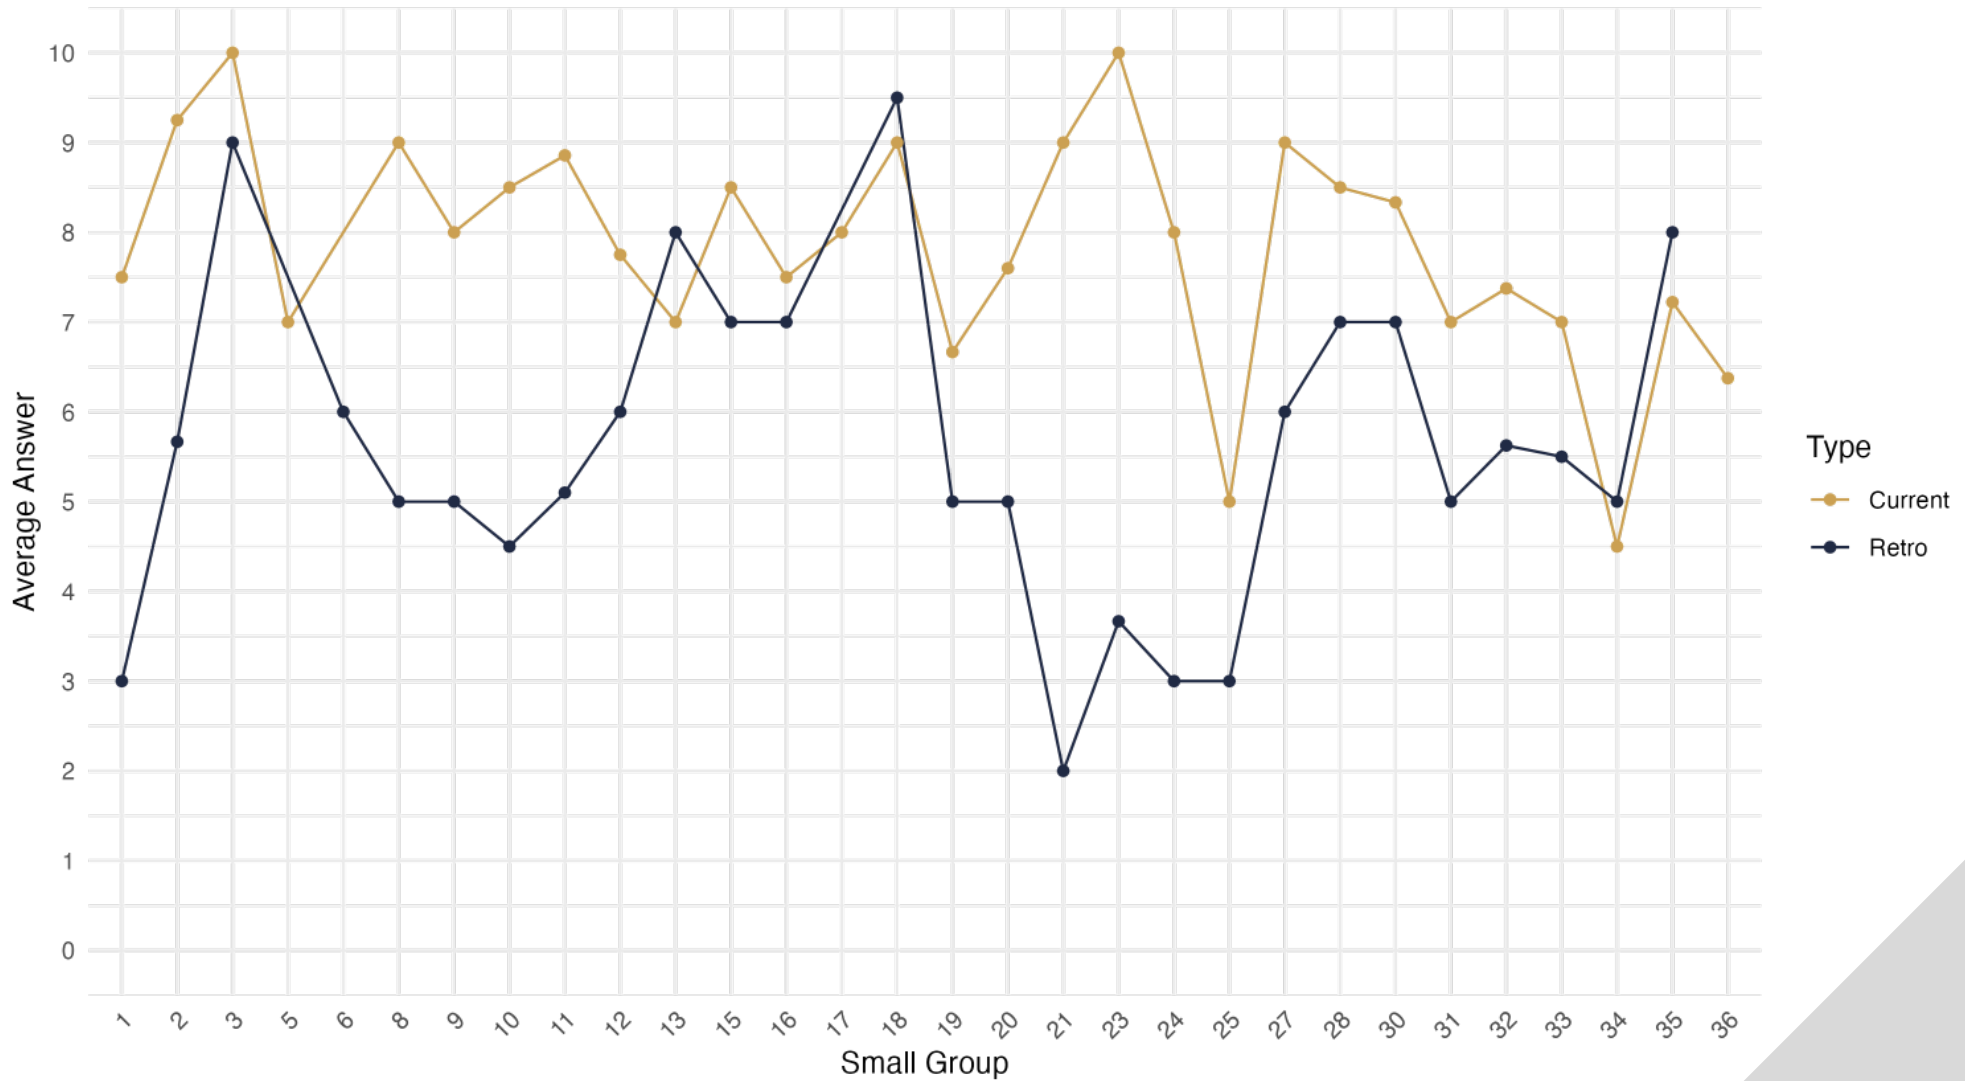

Do you attend church regularly and do you volunteer there in some capacity?

Are you generous with your time and treasure?

Are you evangelizing the Good News of Jesus Christ to other people?

SUMMARY

From the combined averages of all the Small Group data, it is clear that there is a beneficial result from joining FIND. For each question, there is a definite increase in points from the retro to current answer, with almost all questions having at least an one point increase. When looking closer at each individual Small Group, on average each question's current answers have more points than the retro answers. Some Groups, like Group 2 and 11, have such great differences between the answers that the lines do not interact. Other Groups, like Group 3 and 18, have a few questions where retro answers have more points than current answers. However, in Groups where this is the case, the negative difference is not as significant as the positive difference. For example, Group 34 has the most amount of questions where retro answers have more points, but even then, there is a much greater improvement than deterioration. Furthermore, there is not a single small Group where all retro answers have greater points than current answers. Overall, for each small group, there is clear transformation growth in inner spiritual health, which can be attributed to joining FIND and the transformational work of the Holy Spirit therein.