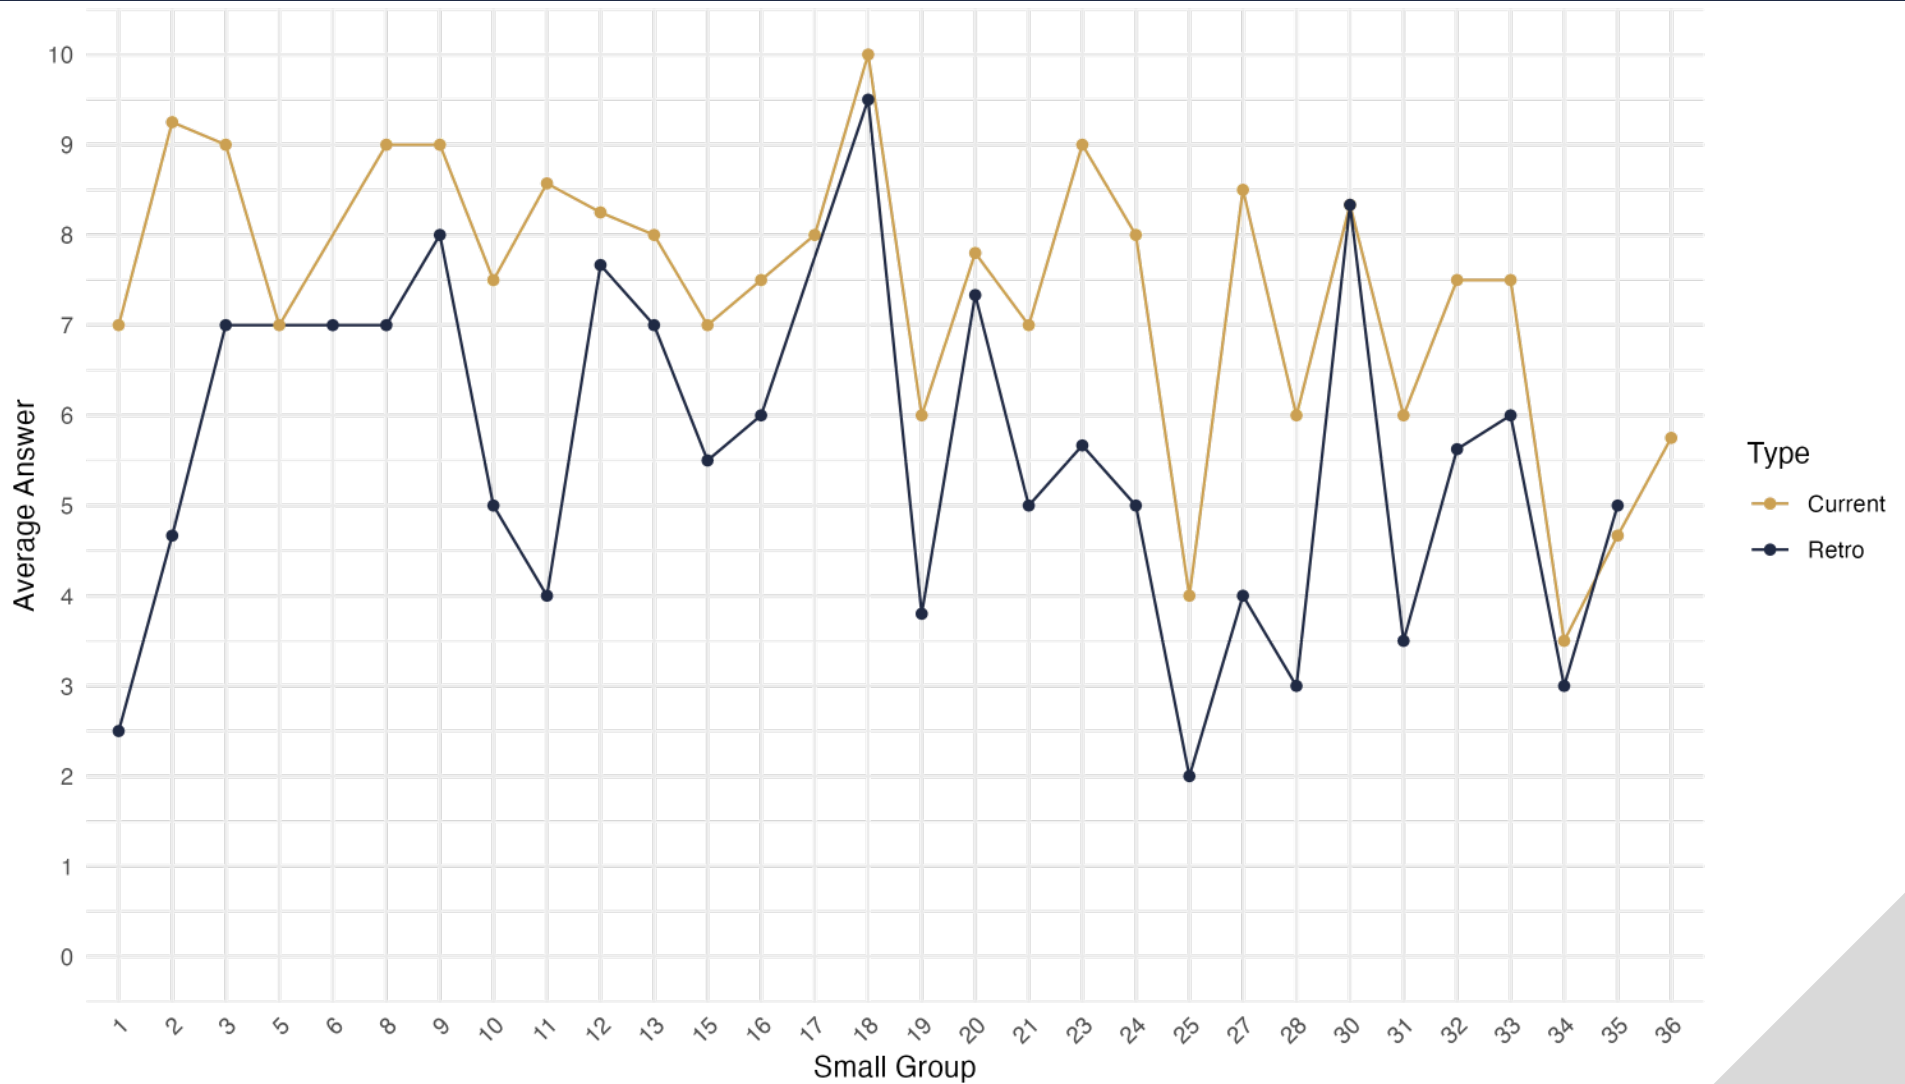

Do you have freedom from shame of past sins?